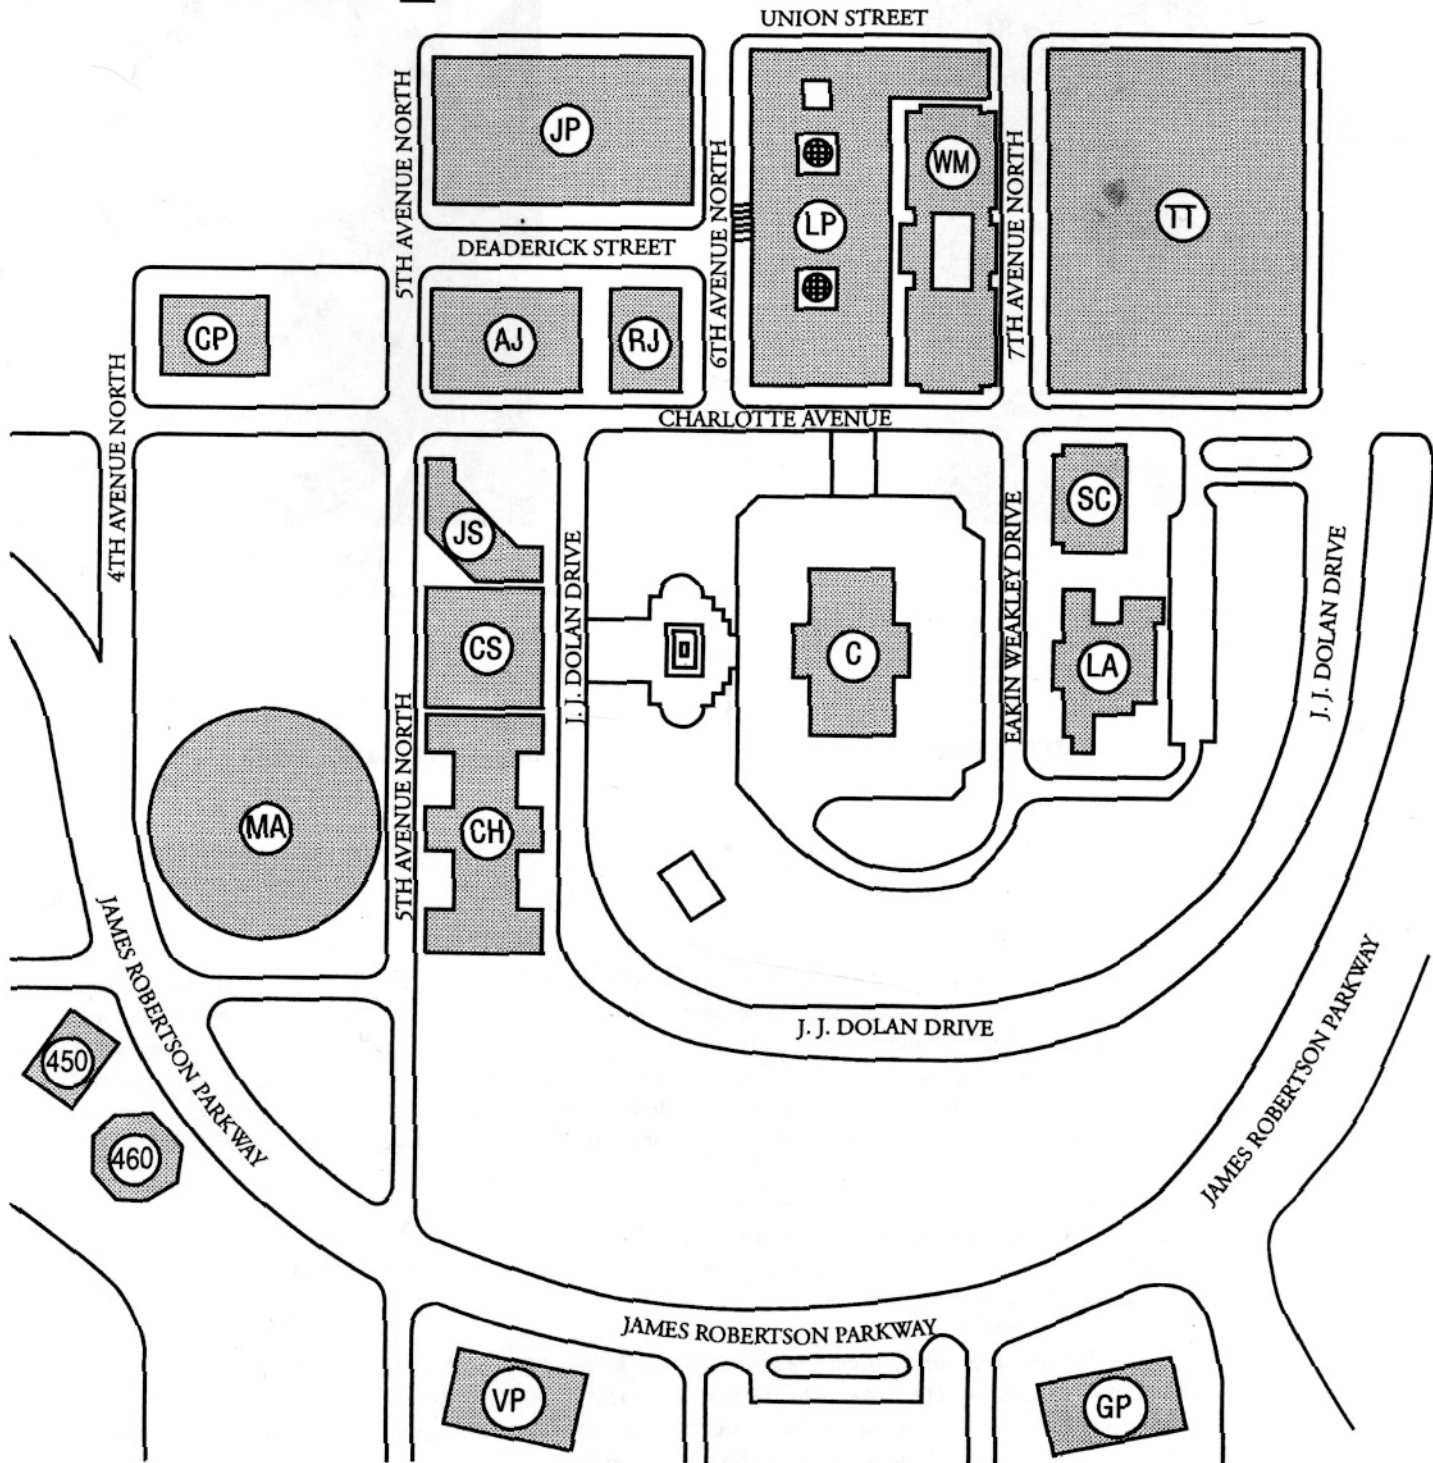

Capitol Hill Area

- | | | |
|--------------------------------|----------------------------------|--------------------------------|
| AJ - Andrew Jackson Building | JP - James K. Polk Building | SC - Supreme Court Building |
| C - State Capitol | JS - John Sevier Building | TT - Wm. R. Snodgrass TN Tower |
| CH - Cordell Hull Building | LP - Legislative Plaza | VP - Volunteer Plaza |
| CP - Citizen's Plaza Building | LA - Library & Archives Building | WM - War Memorial Building |
| CS - Central Services Building | MA - Municipal Auditorium | 460 - 460 James Robertson Pkwy |
| GP - Gateway Plaza | RJ - Rachel Jackson Building | 450 - 450 James Robertson Pkwy |